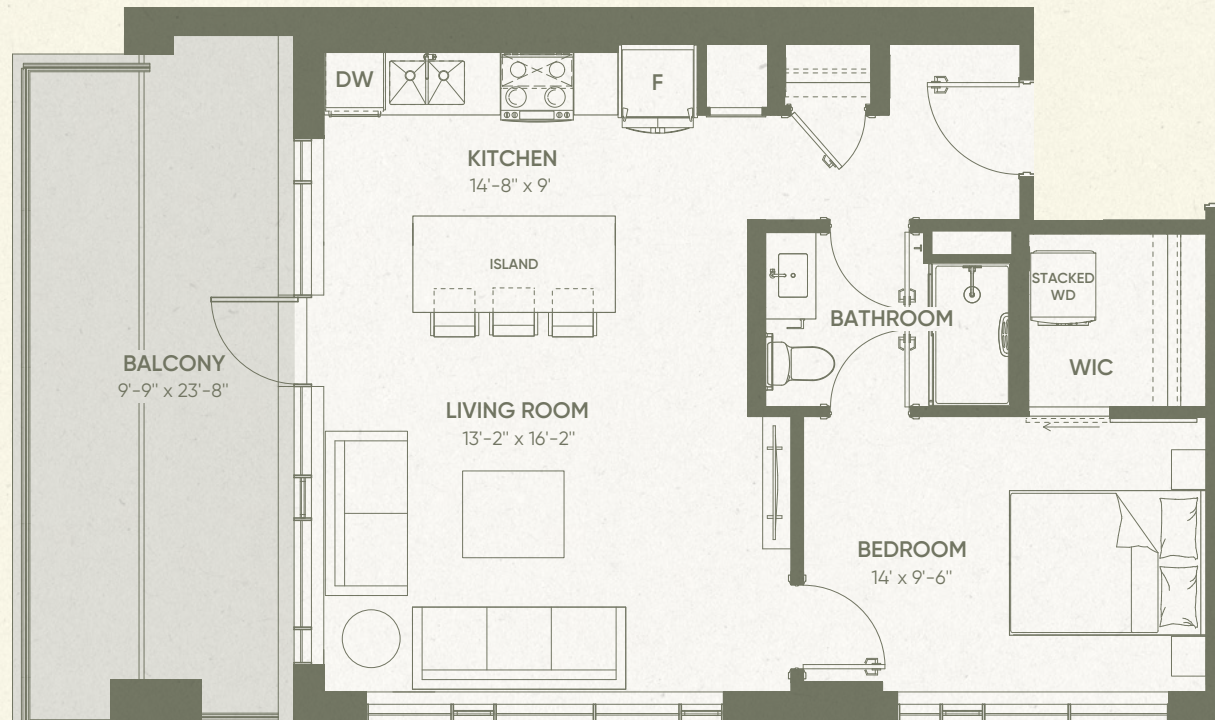

Live in
the Now.

INTERVAL-B

1 BED 1 BATH

Indoor living space
727 SQFT

Outdoor living space
227 SQFT

Available on floors
1

The Now East

The Now East

Interior and exterior configuration may vary by floor and specifications are subject to change without notice. See a sales representative for further information. E. & O. E.